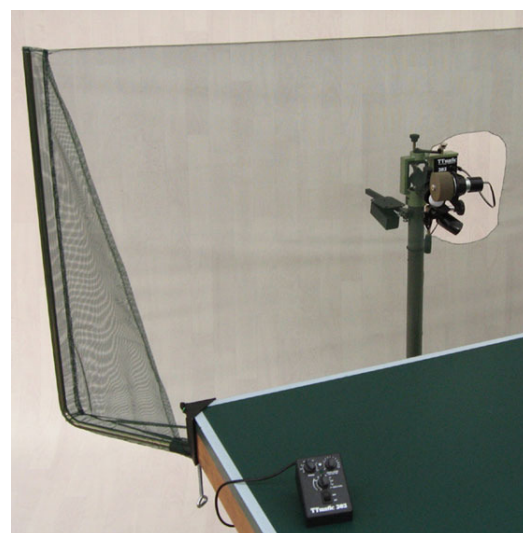

Net Classic